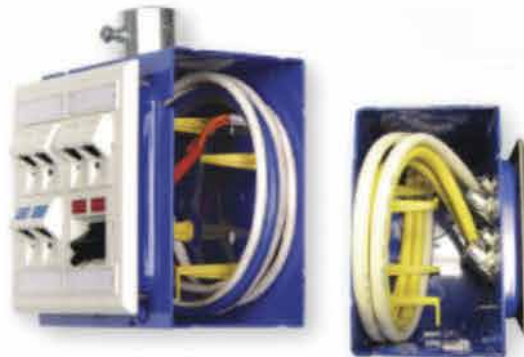

Telecommunications

- INTEGRAL CABLE MANAGEMENT
- SAVE LABOR...INCREASE PROFITS
- FACILITATES MIN. BEND RADIUS REQUIREMENTS
- SUPPORTS CURRENT AND EVOLVING SYSTEMS
- SUPPORTS PoE PLUS
- SPECIFIED BY ENGINEERING FIRMS, HOSPITALS, UNIVERSITIES & GOVERNMENT AGENCIES