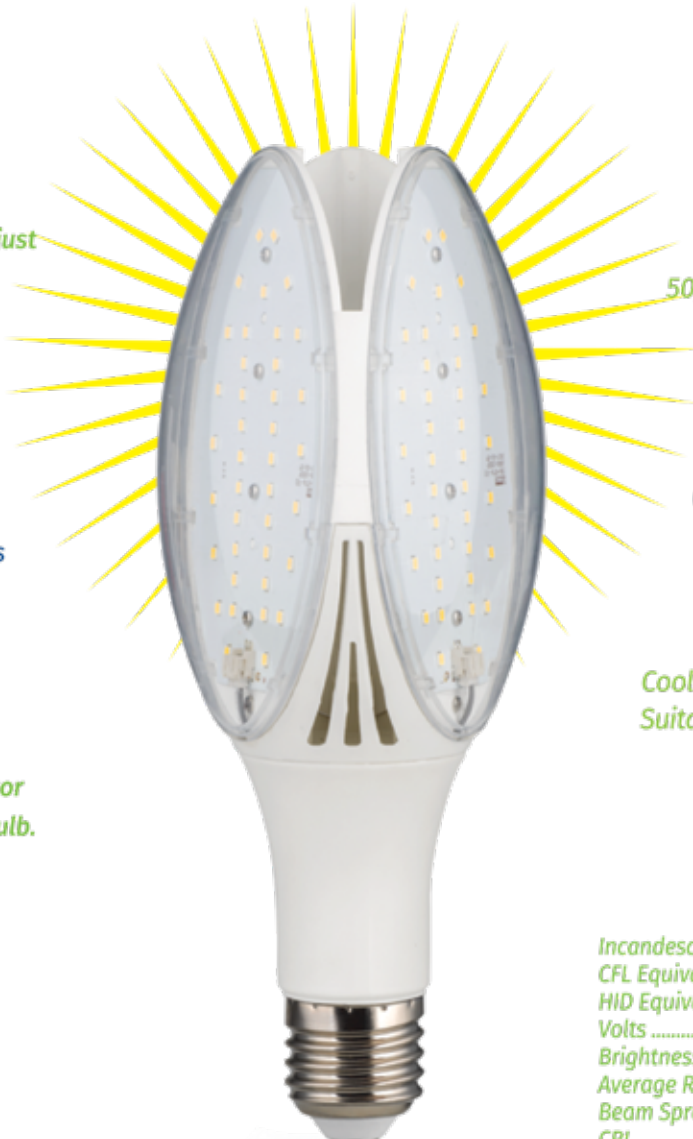

The Bright Idea S2 LED Bulb

is the LED solution you've been waiting for

Let's be real. A light bulb isn't just a light bulb...

Replace old HID lamps with the new LED S2

From public safety to maintenance needs, this bright, flexible and inexpensive LED Solution reduces headaches across the board.

Simply source the latest in outdoor lighting technology from the best lighting source. And, the most trusted distributor of the Brex Lighting® S2 LED Bulb.

Kelvin Options

3000K

4000K

5000K

And more to come

Longevity + Output

50,000 Hours / 4,200 Lumens

Compatibility

Shape + Size of Traditional HID Lamps

Cost + Power Usage

Half the Cost and Energy Use of Typical HID Lamps

Heat

Coollest Operating Temperatures Suitable for Enclosed Luminaries

Support

5-Year Warranty

<i>Incandescent Equivalent Wattage</i>	<i>....</i>	<i>300</i>
<i>CFL Equivalent Wattage</i>	<i>.....</i>	<i>85</i>
<i>HID Equivalent Wattage</i>	<i>.....</i>	<i>100</i>
<i>Volts</i>	<i>.....</i>	<i>120-277</i>
<i>Brightness Lumens</i>	<i>.....</i>	<i>4200</i>
<i>Average Rated Hours</i>	<i>.....</i>	<i>50,000</i>
<i>Beam Spread</i>	<i>.....</i>	<i>330°</i>
<i>CRI</i>	<i>.....</i>	<i>>80</i>

BREX
LIGHTING
LIGHTING SOLUTIONS. SIMPLIFIED

32W

877-BREX-LED

www.BREXLIGHTING.com